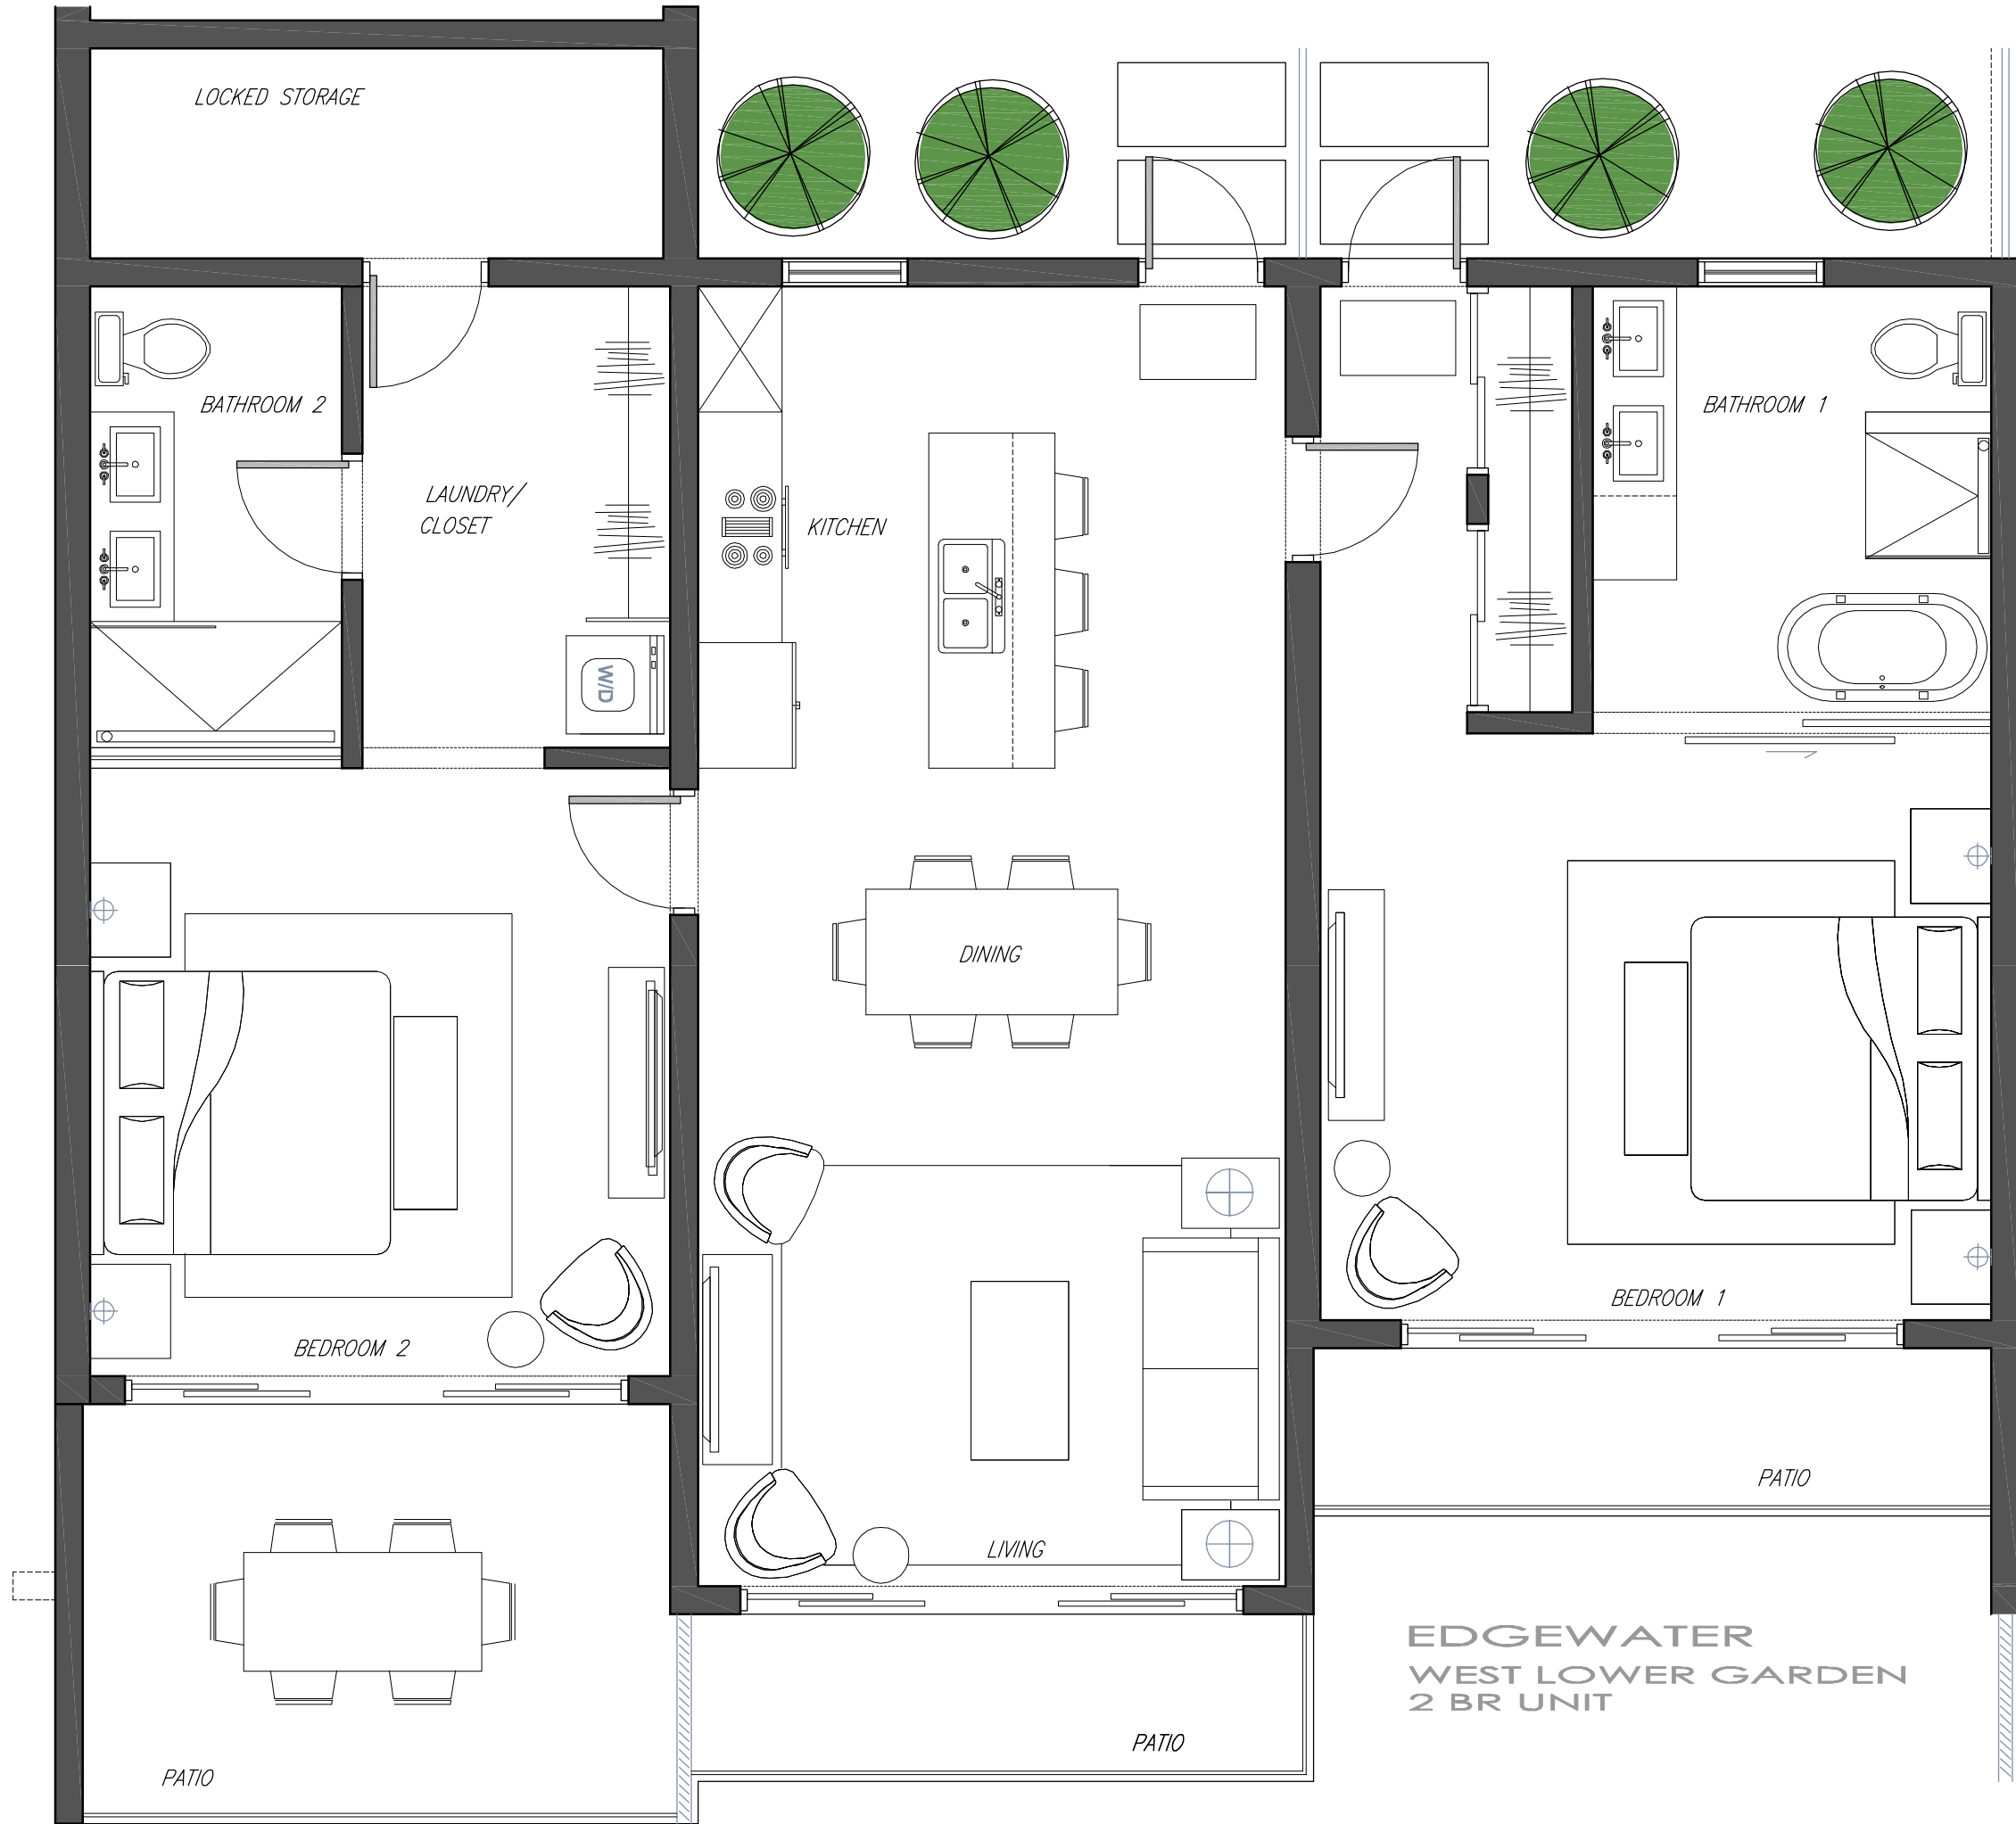

PRIVACY SCREEN

INDOOR LIVING:
1400 SF

OUTDOOR LIVING:
270 SF

EDGEWATER
CENTRAL LOWER GARDEN
2 BR UNIT

INDOOR LIVING:
1400 SF

OUTDOOR LIVING:
285 SF

**EDGEWATER
WEST LOWER GARDEN
2 BR UNIT**